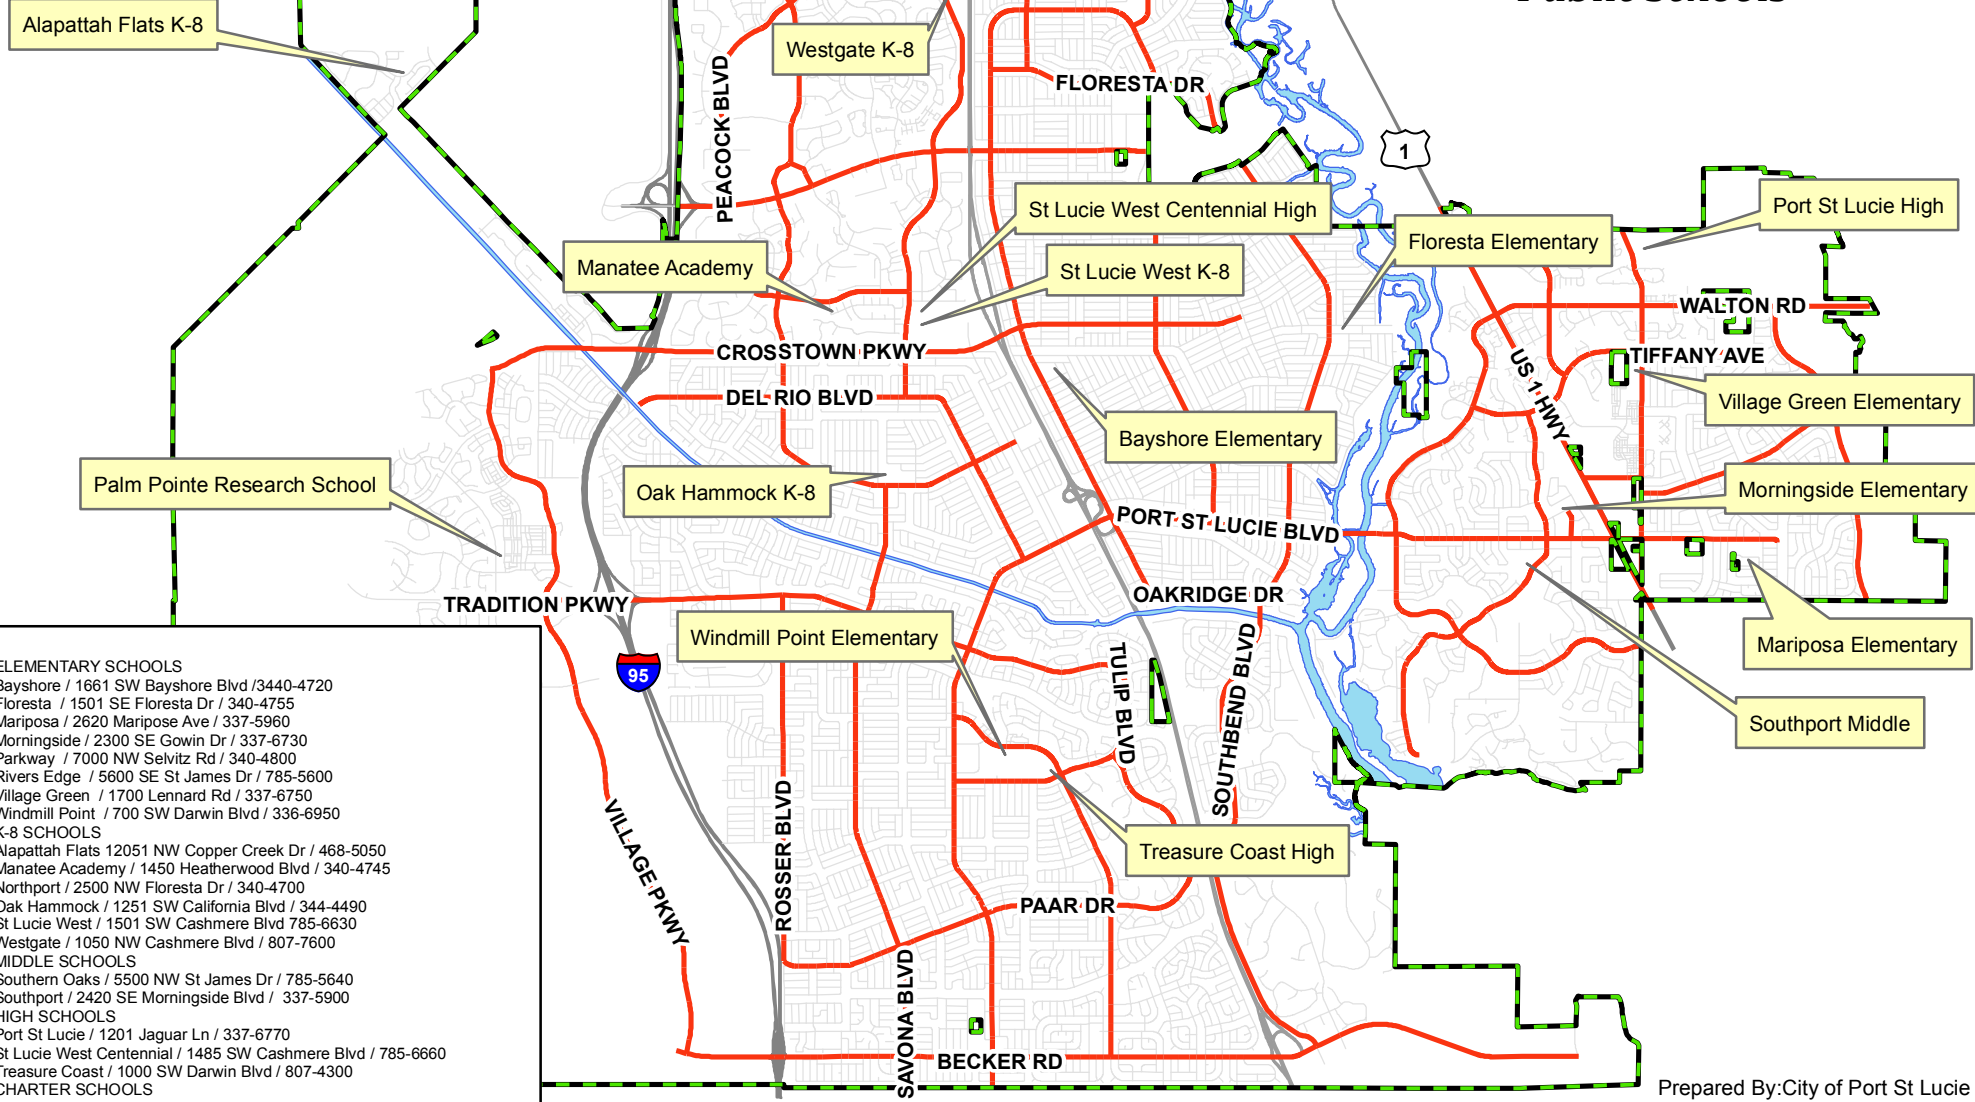

# City of Port St Lucie

## Public Schools

- ELEMENTARY SCHOOLS**  
 Bayshore / 1661 SW Bayshore Blvd / 3440-4720  
 Floresta / 1501 SE Floresta Dr / 340-4755  
 Mariposa / 2620 Mariposa Ave / 337-5960  
 Morningside / 2300 SE Gowin Dr / 337-6730  
 Parkway / 7000 NW Selvitz Rd / 340-4800  
 Rivers Edge / 5600 SE St James Dr / 785-5600  
 Village Green / 1700 Lennard Rd / 337-6750  
 Windmill Point / 700 SW Darwin Blvd / 336-6950
- K-8 SCHOOLS**  
 Alapattah Flats 12051 NW Copper Creek Dr / 468-5050  
 Manatee Academy / 1450 Heatherwood Blvd / 340-4745  
 Northport / 2500 NW Floresta Dr / 340-4700  
 Oak Hammock / 1251 SW California Blvd / 344-4490  
 St Lucie West / 1501 SW Cashmere Blvd / 785-6630  
 Westgate / 1050 NW Cashmere Blvd / 807-7600
- MIDDLE SCHOOLS**  
 Southern Oaks / 5500 NW St James Dr / 785-5640  
 Southport / 2420 SE Morningside Blvd / 337-5900
- HIGH SCHOOLS**  
 Port St Lucie / 1201 Jaguar Ln / 337-6770  
 St Lucie West Centennial / 1485 SW Cashmere Blvd / 785-6660  
 Treasure Coast / 1000 SW Darwin Blvd / 807-4300
- CHARTER SCHOOLS**  
 Palm Pointe Educational Research / 10680 SW Academic Way / 345-3245