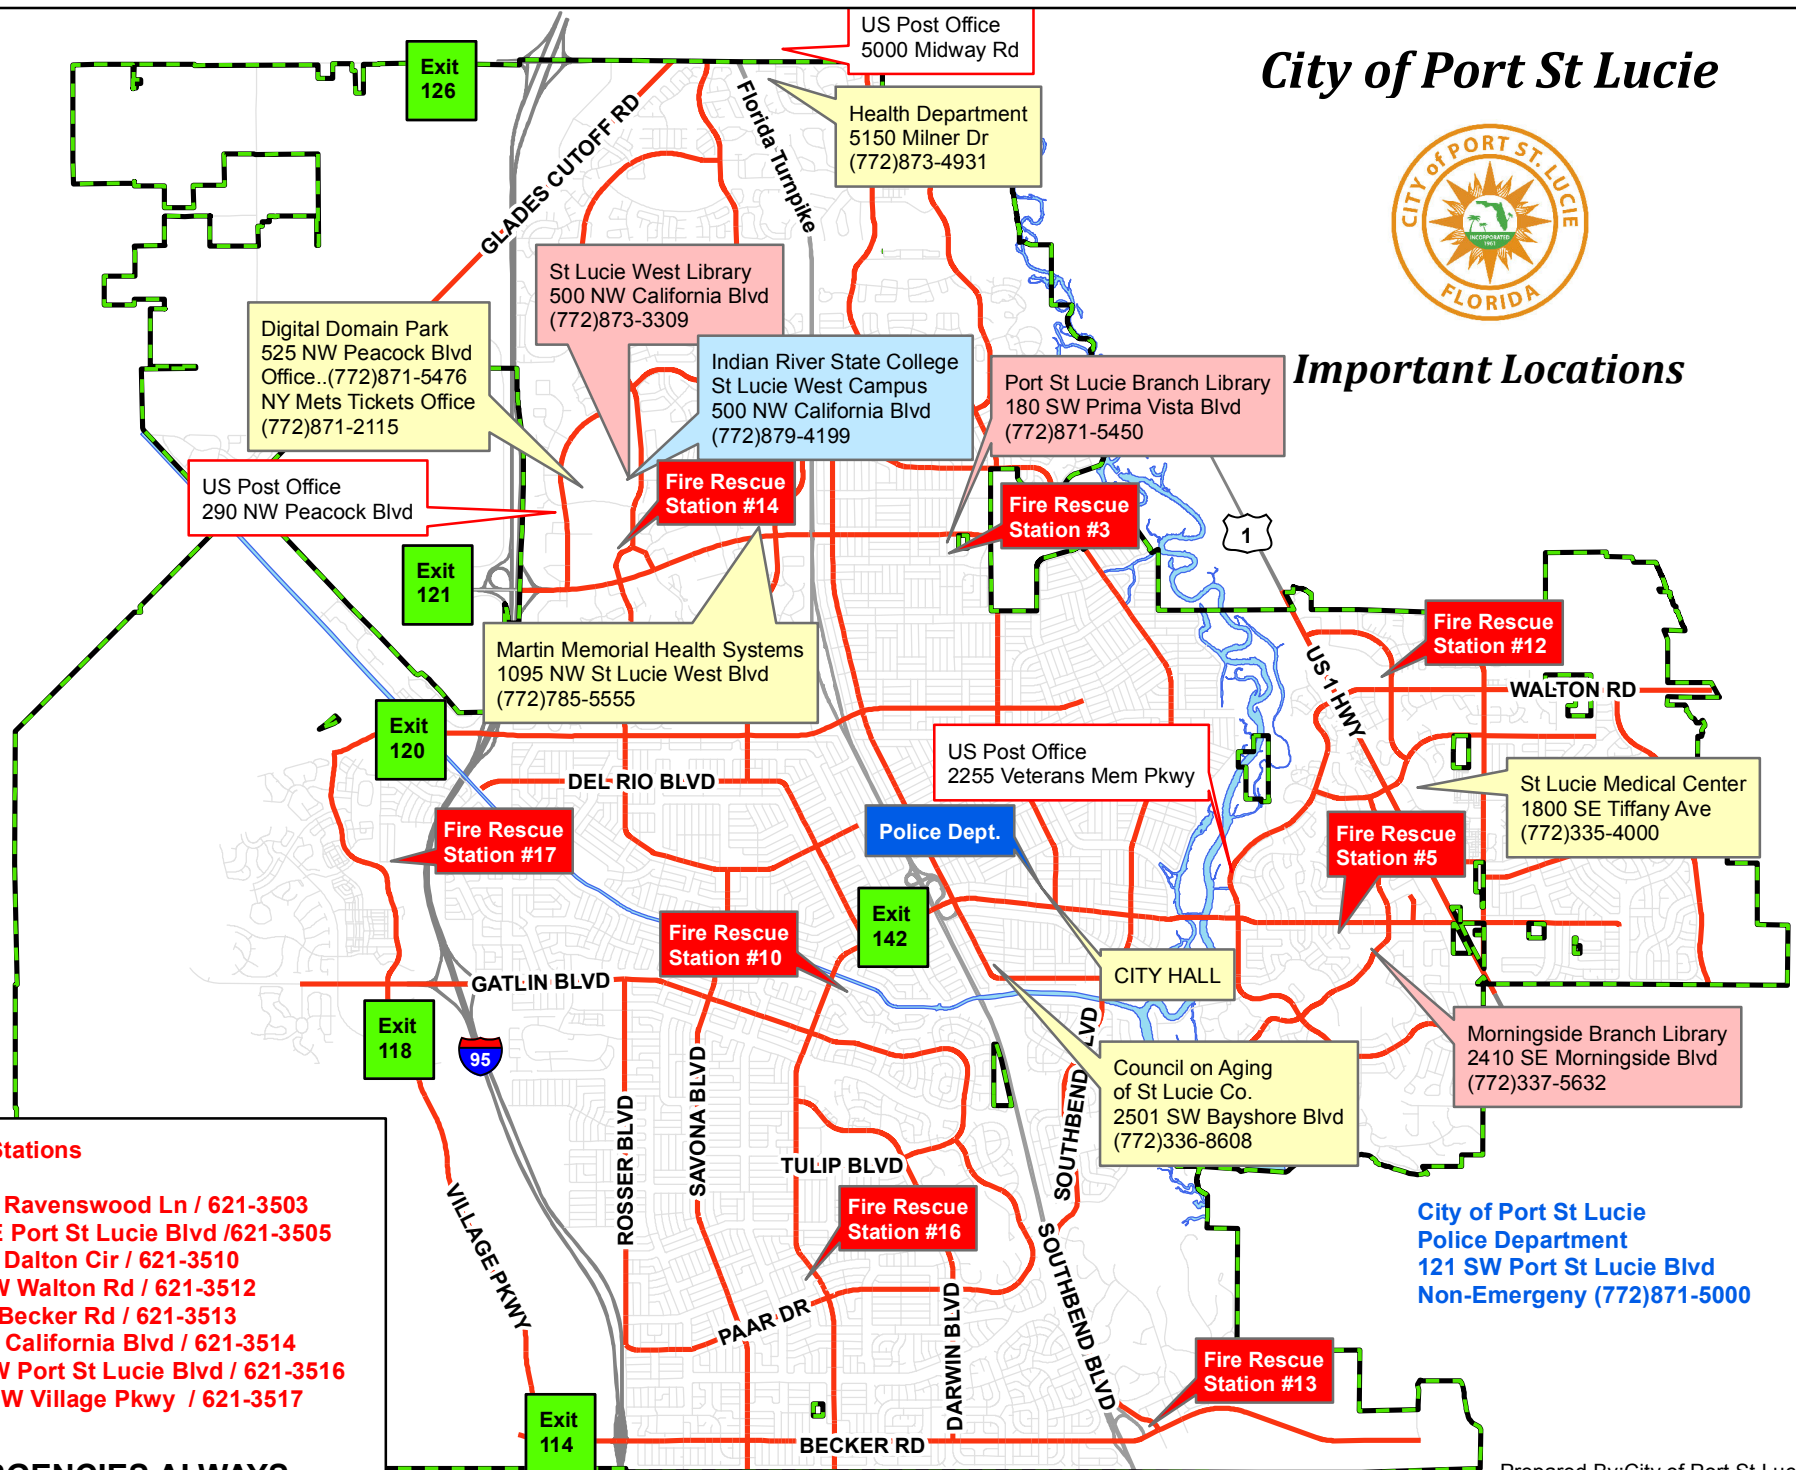

City of Port St Lucie

Important Locations

Fire Rescue Stations

- #3.....480 SW Ravenswood Ln / 621-3503
- #5.....1616 SE Port St Lucie Blvd / 621-3505
- #10....777 SW Dalton Cir / 621-3510
- #12....1850 SW Walton Rd / 621-3512
- #13....201 SE Becker Rd / 621-3513
- #14....300 NW California Blvd / 621-3514
- #16....3910 SW Port St Lucie Blvd / 621-3516
- #17....10240 SW Village Pkwy / 621-3517