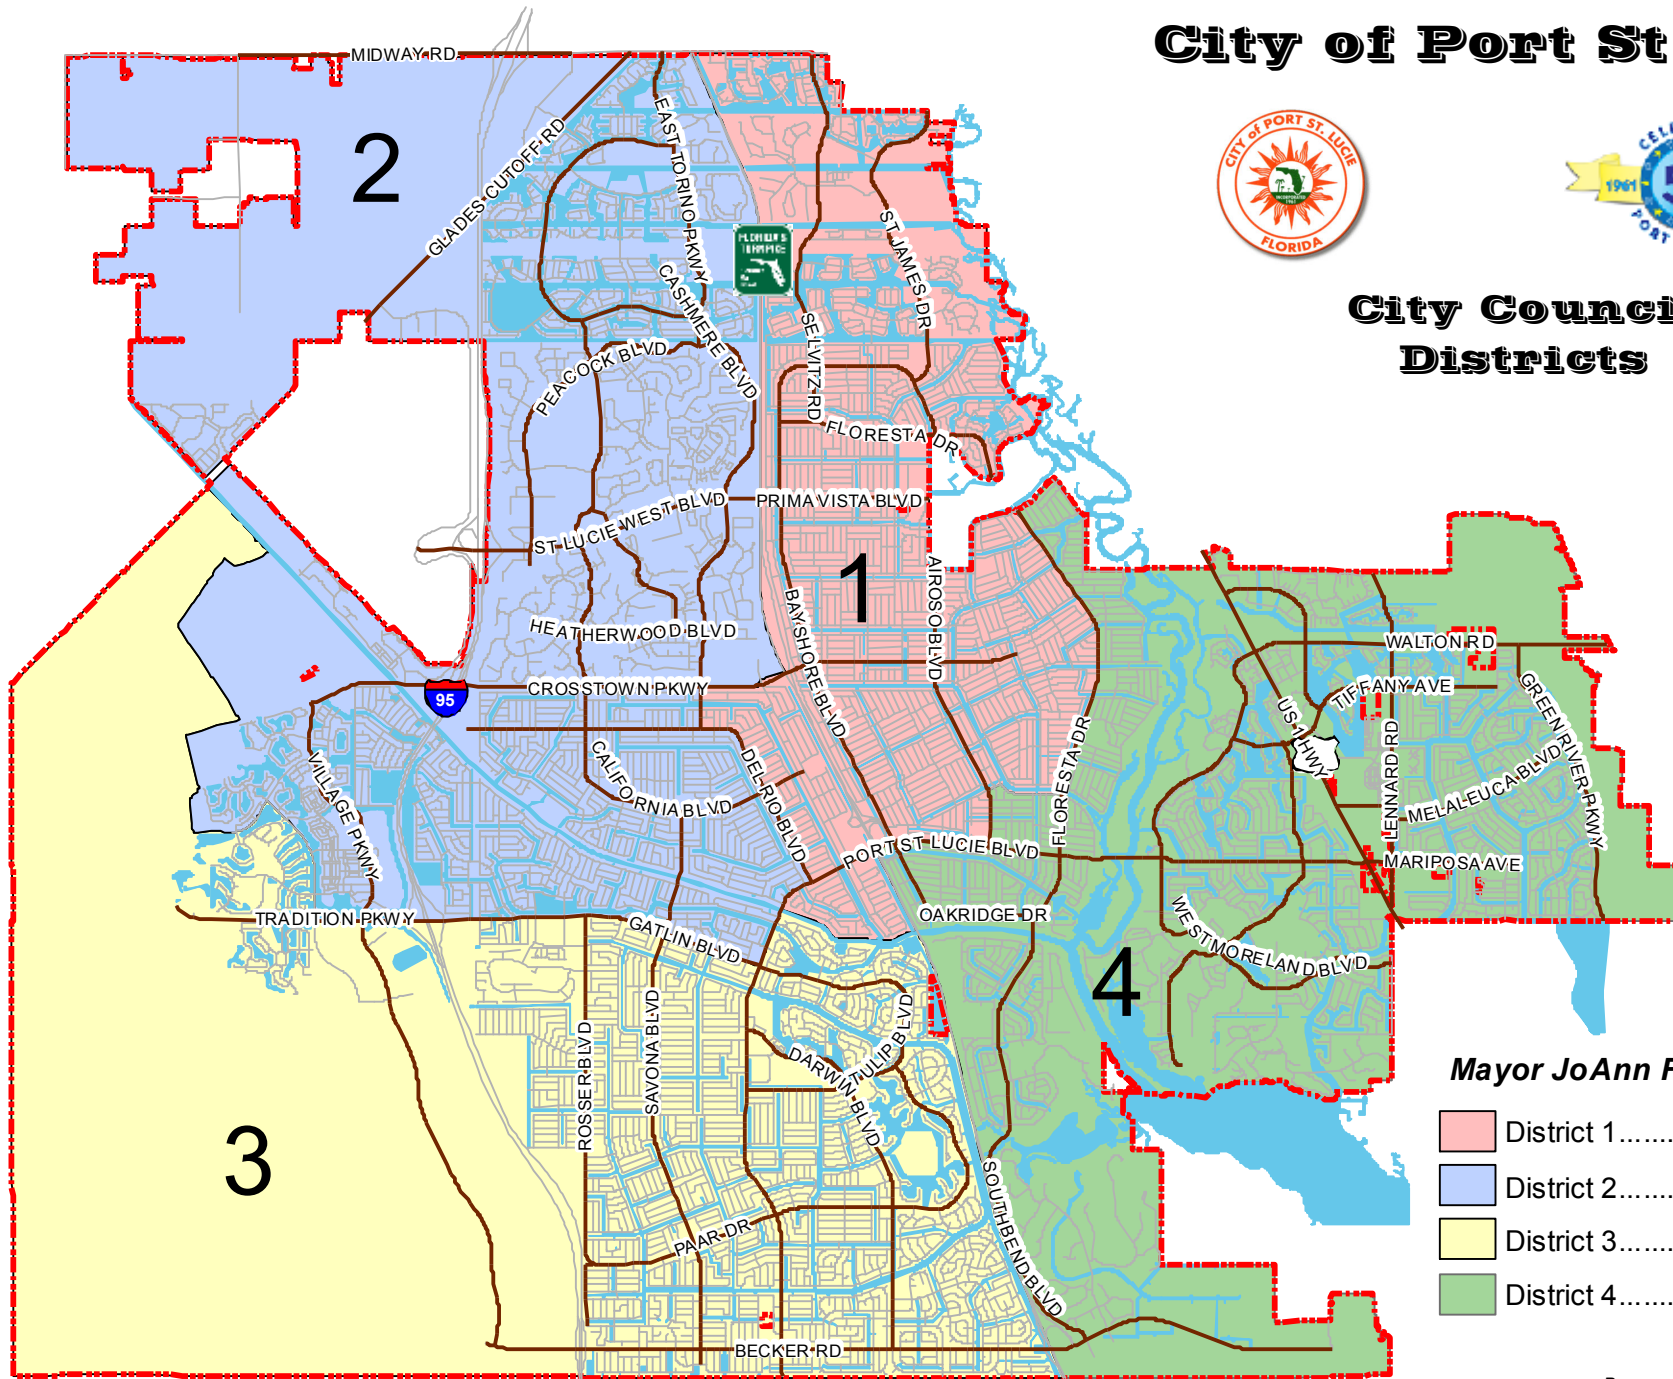

City of Port St Lucie

City Council Districts

Mayor JoAnn Faiella

- District 1Linda Bartz
- District 2Michelle Berger
- District 3Shannon Martin
- District 4Jack Kelly